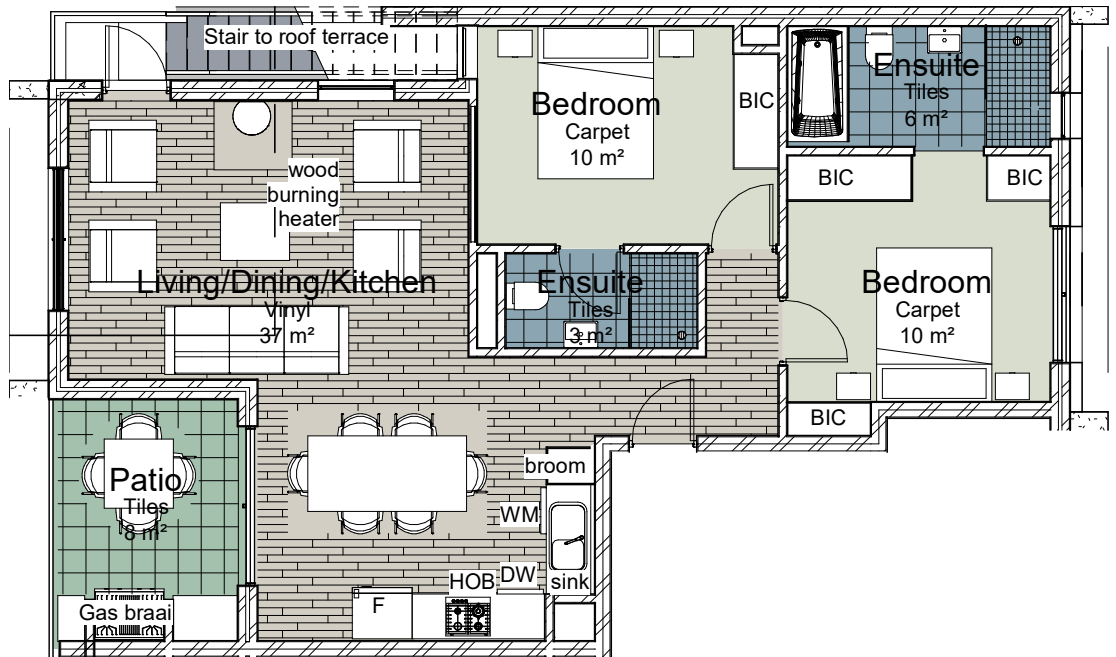

Fourth floor Key Plan

Unit 402

1 : 100

New Apartments on Erf 66993,
10 Wellington Ave, Wynberg for

Karma Props
Investments (Pty) Ltd