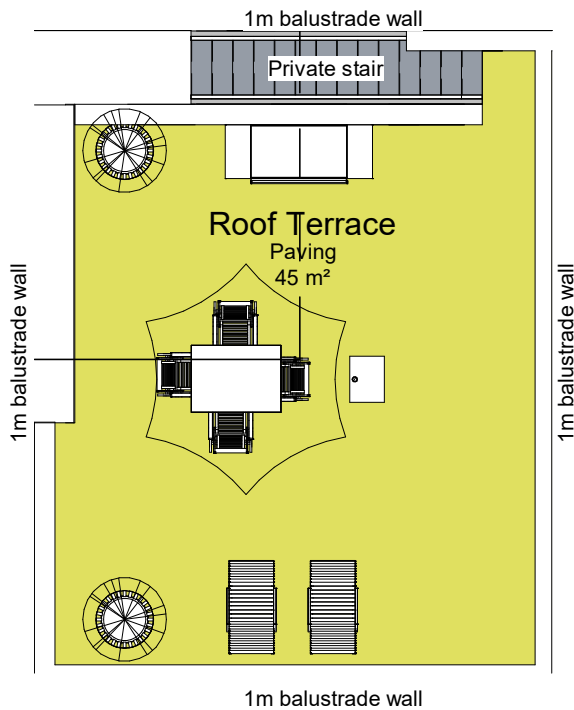

Fourth floor Key Plan

Unit 402

1 : 100

New Apartments on Erf 66993,
10 Wellington Ave, Wynberg for

Karma Props
Investments (Pty) Ltd