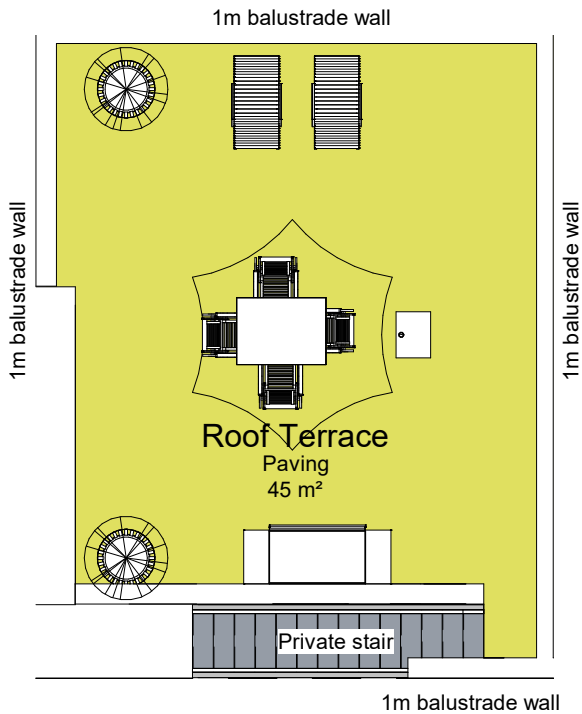

# Fourth floor Key Plan

Unit 401  
1 : 100

New Apartments on Erf 66993,  
10 Wellington Ave, Wynberg for

Karma Props  
Investments (Pty) Ltd