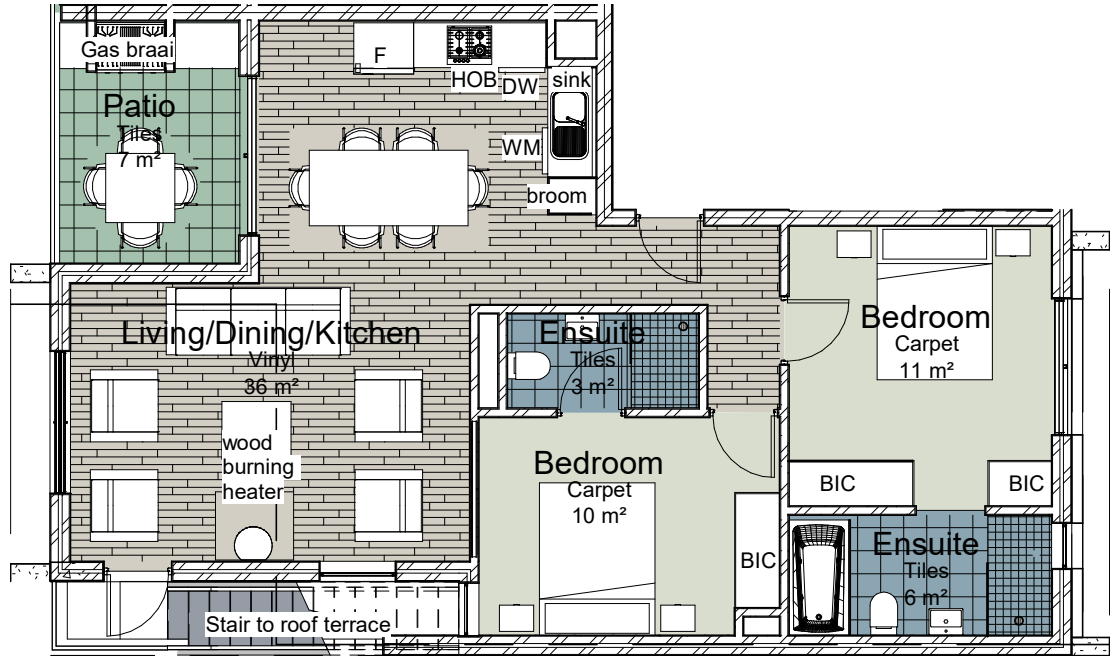

# Fourth floor Key Plan

Unit 401  
1 : 100

New Apartments on Erf 66993,  
10 Wellington Ave, Wynberg for

Karma Props  
Investments (Pty) Ltd