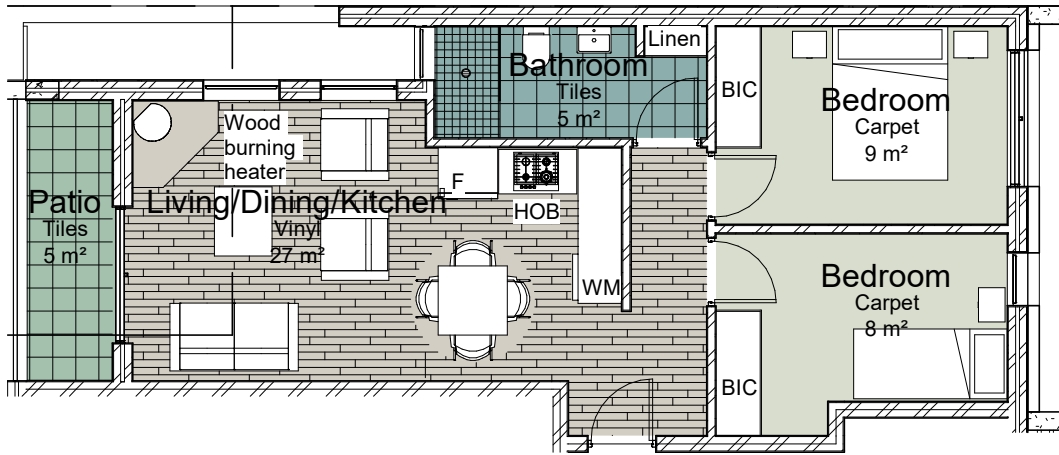

### Third floor Key Plan

## Unit 303

1 : 100

New Apartments on Erf 66993,  
10 Wellington Ave, Wynberg for

**Karma Props  
Investments (Pty) Ltd**

NL ARCHITECTS