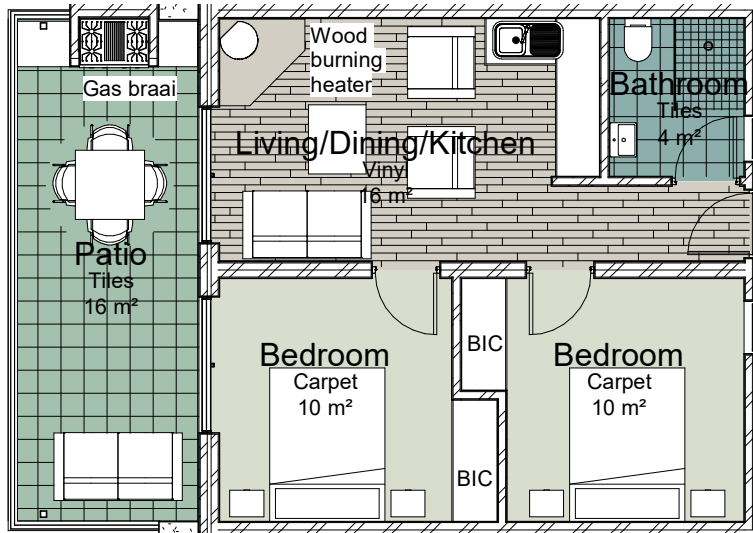

Third floor Key Plan

Unit 302

1 : 100

New Apartments on Erf 66993,
10 Wellington Ave, Wynberg for

**Karma Props
Investments (Pty) Ltd**

NL ARCHITECTS