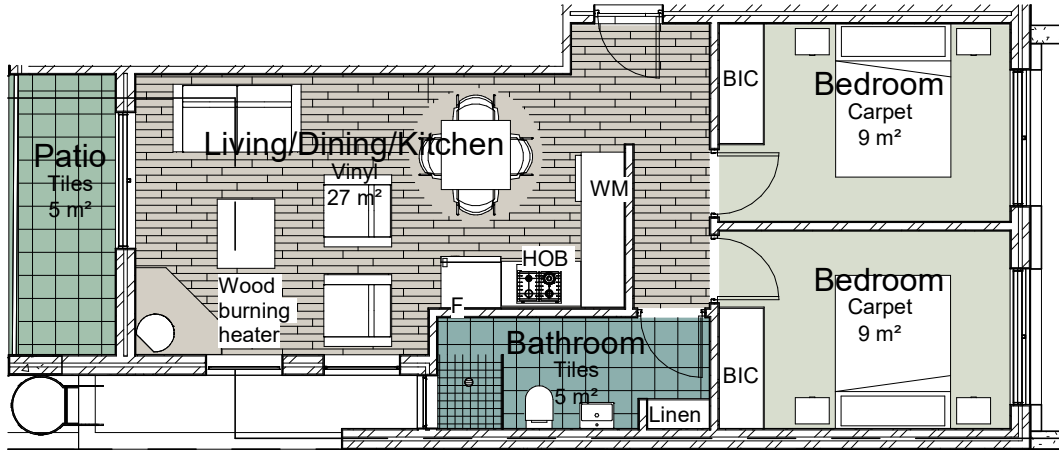

Third floor Key Plan

Unit 301

1 : 100

New Apartments on Erf 66993,
10 Wellington Ave, Wynberg for

**Karma Props
Investments (Pty) Ltd**

NL ARCHITECTS