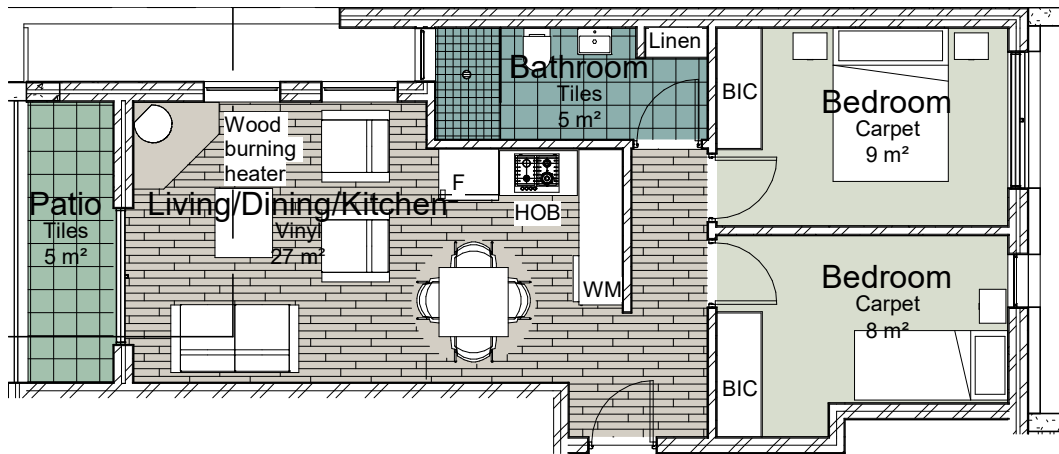

## Second floor Key Plan

## Unit 203

1 : 100

New Apartments on Erf 66993,  
10 Wellington Ave, Wynberg for

**Karma Props  
Investments (Pty) Ltd**

NL ARCHITECTS