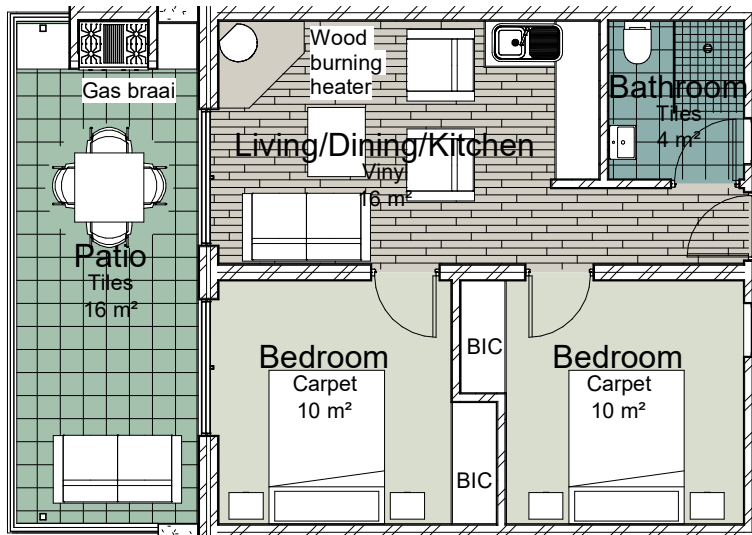

**Second floor
Key Plan**

Unit 202

1 : 100

New Apartments on Erf 66993,
10 Wellington Ave, Wynberg for

**Karma Props
Investments (Pty) Ltd**

NL ARCHITECTS