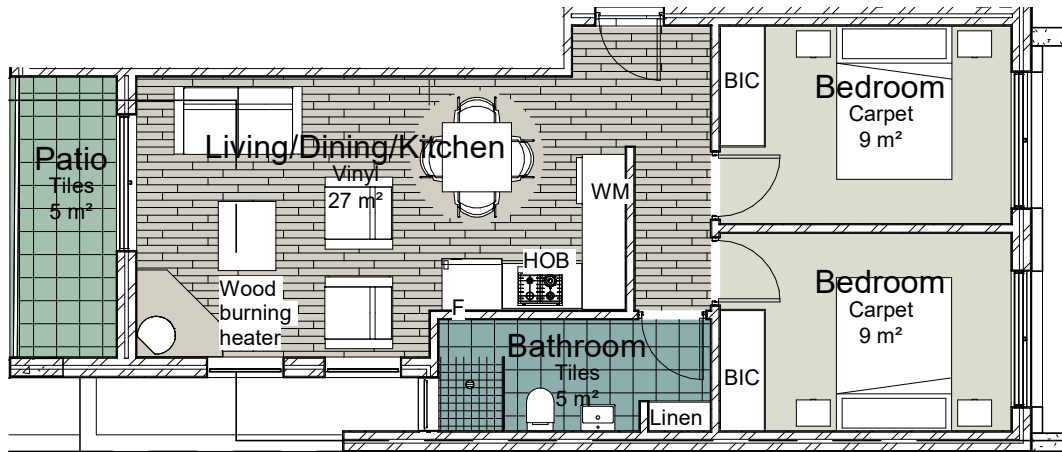

Second floor Key Plan

Unit 201

1 : 100

New Apartments on Erf 66993,
10 Wellington Ave, Wynberg for

**Karma Props
Investments (Pty) Ltd**

NL ARCHITECTS