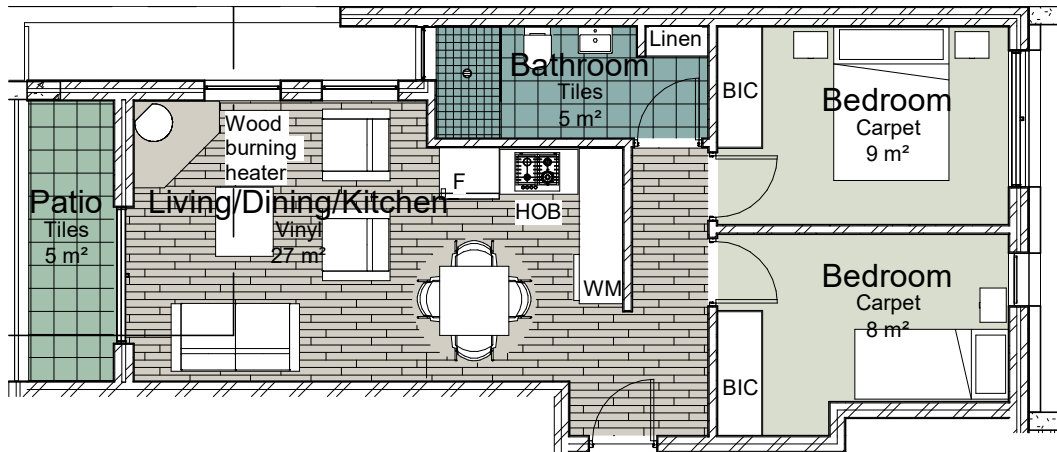

First floor
Key Plan

Unit 103

1 : 100

New Apartments on Erf 66993,
10 Wellington Ave, Wynberg for

Karma Props
Investments (Pty) Ltd

NL ARCHITECTS