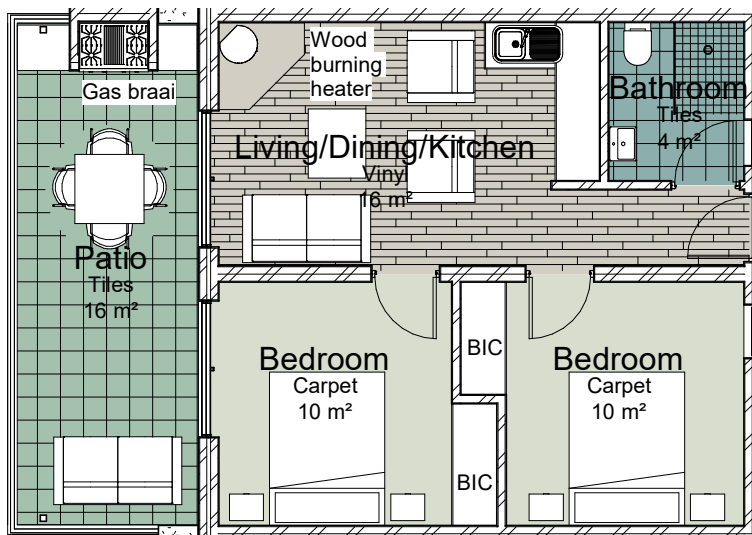

First floor Key Plan

Unit 102

1 : 100

New Apartments on Erf 66993,
10 Wellington Ave, Wynberg for

**Karma Props
Investments (Pty) Ltd**

NL ARCHITECTS