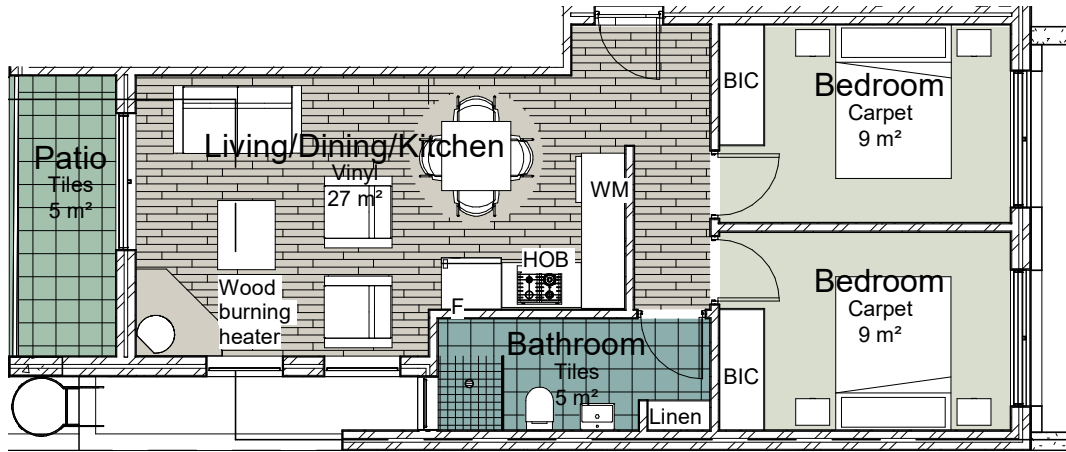

First floor Key Plan

Unit 101

1 : 100

New Apartments on Erf 66993,
10 Wellington Ave, Wynberg for

**Karma Props
Investments (Pty) Ltd**

NL ARCHITECTS